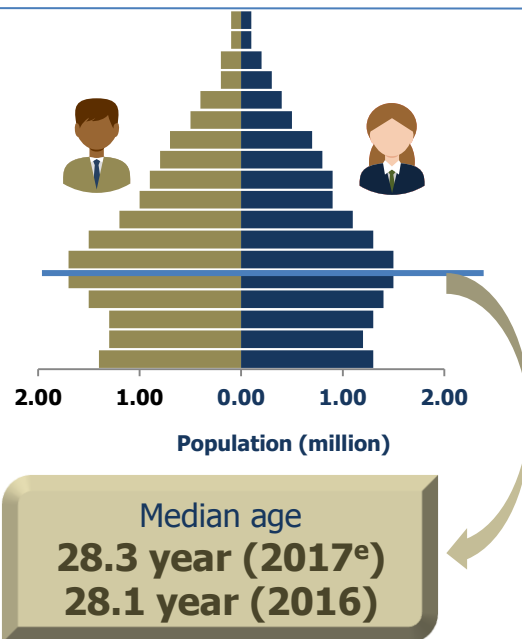

# In 2017, MALAYSIA population estimated at 32.0 million with a population growth rate of 1.3%

**1 out of 10** population is **non-citizen**

**2017<sup>e</sup>**

**16.5 million**

**2016**

**16.3 million**

**15.5 million**

**15.3 million**

Sex ratio in 2017 remains the same as 2016

Total

**107**

Citizen

**102**

Non-citizen

**157**

## Age structure

The percentage of elderly population is **increasing 0.2 percentage point** compared to 2016