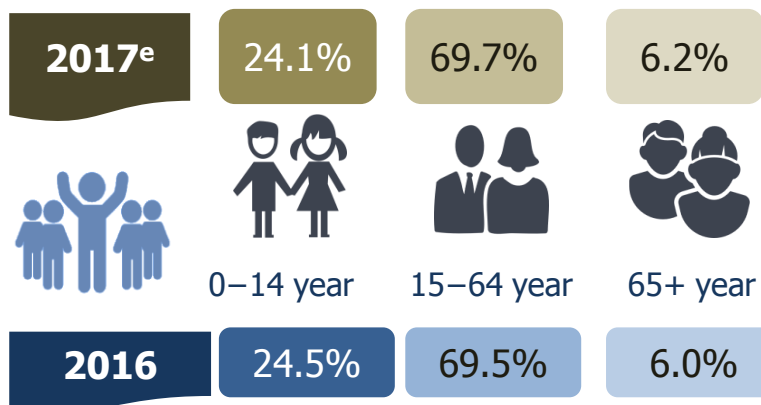

# In 2017, MALAYSIA population estimated at 32.0 million with a population growth rate of 1.3%

**1 out of 10** population is **non-citizen**

**2017<sup>e</sup>**

**16.5 million**

**2016**

**16.3 million**

**15.5 million**

**15.3 million**

Sex ratio in 2017 remains the same as 2016

Total

**107**

Citizen

**102**

Non-citizen

**157**

## Age structure

The percentage of elderly population is **increasing 0.2 percentage point** compared to 2016

## Malaysian citizen by major ethnic group

The percentage of Bumiputera **increased by 0.2 percentage points** compared to 2016

<sup>e</sup> Estimates