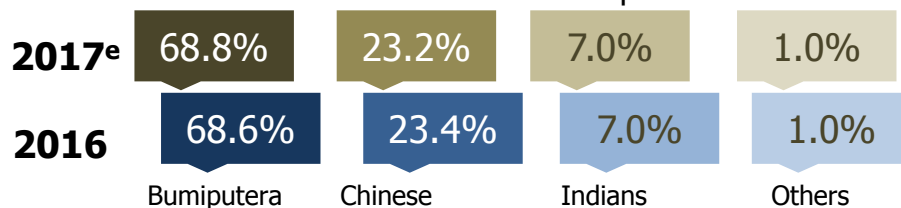

Malaysian citizen by major ethnic group

The percentage of Bumiputera **increased by 0.2 percentage points** compared to 2016