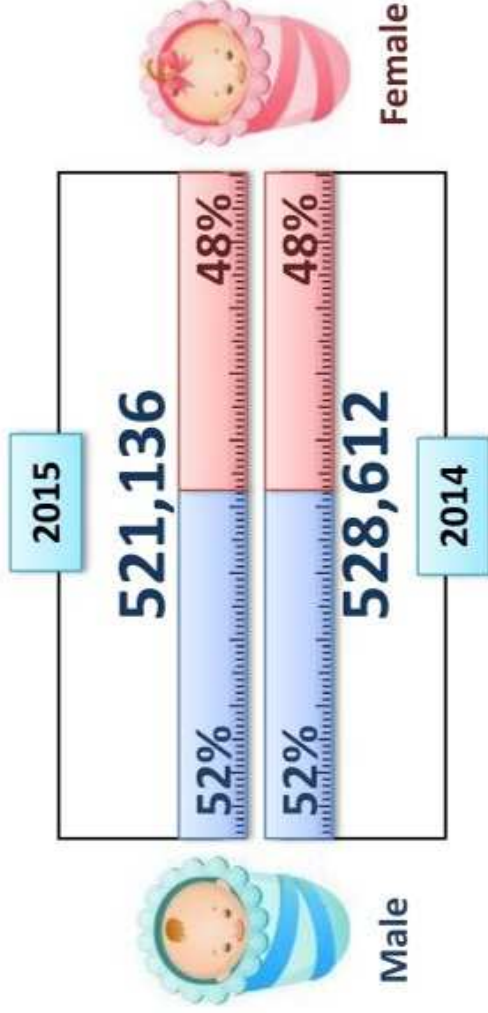

# STATISTICS ON BIRTHS AND DEATHS, MALAYSIA, 2014 & 2015

2014

1 live birth per minute  
60 live births per hour  
1,448 live births per day

2015

1 live birth per minute  
60 live births per hour  
1,428 live births per day

17 deaths per hour  
412 deaths per day

18 deaths per hour  
427 deaths per day

Figures shown are rounded figures

## LIVE BIRTHS BY SEX

Male

Female

Live births in 2015 decreased by **1.4%** compared to 2014

The number of live births for male babies was **higher** than female babies for the period 2014–2015

## TOTAL FERTILITY RATE (per woman aged 15–49 years)

The total fertility rate **declined** from 2.1 children born to a woman aged 15–49 years in 2014 to **2.0** in 2015

2.1

2014

2.0

2015